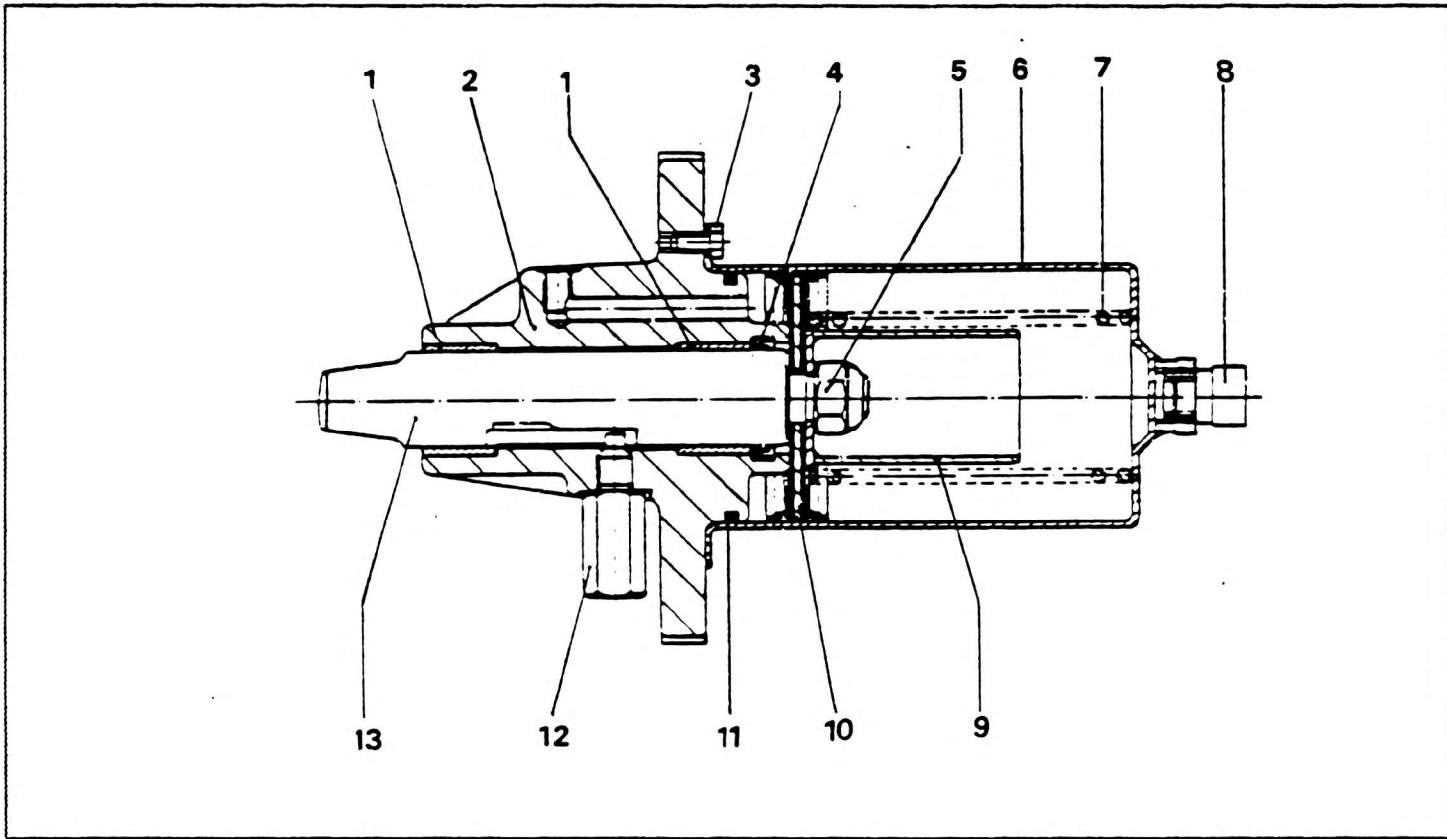

BRAKE CHAMBER ASSEMBLY

GROVE

NO.	PART NO.	QTY	DESCRIPTION	NO.	PART NO.	QTY	DESCRIPTION
	6-009-000039		COMPLETE ASSY				
	* 9-009-990066	1	REPAIR KIT				
1	9-009-990058	2	BUSHING				
2	9-009-990055	1	FLANGE				
3	9-009-990063	5	BOLT				
4	* 9-009-990059	1	RING				
5	9-009-990064	1	NUT				
6	9-009-990060	1	CYLINDER				
7	9-009-990067	1	SPRING				
8	9-009-990065	1	FILTER				
9	9-009-990054	1	BUSHING				
10	* 9-009-990061	1	PISTON				
11	* 9-009-990062	1	O-RING				
12	9-009-990057	1	SETSCREW				
13	9-009-990056	1	PIN				